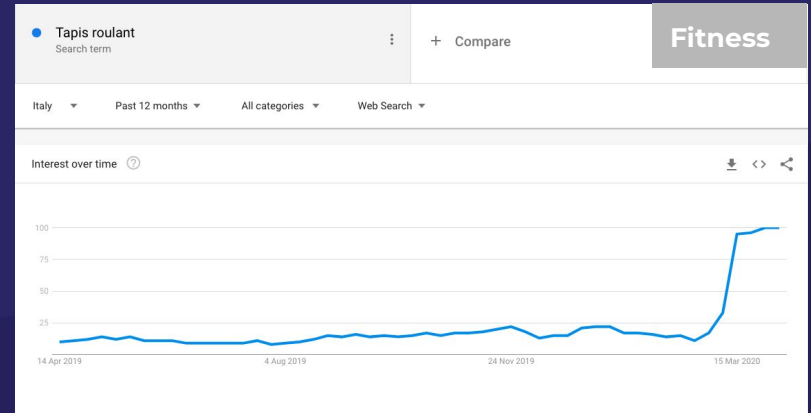

**The largest digital transformation
ever happened**

At school

At Work

Social Life

**eCommerce demand has been
booming in certain categories**

UNA SERIE ORIGINAL DE NETFLIX

LA CASA DE PAPEL

PARTE 4

Travel, Fashion, Lifestyle

ZARA

**Nonetheless, they all acquired new
customers online**

Business 3 Aprile, 2020 @ 8:44

75% of e-shoppers during the last month were first time online buyers

di Gabriele Di Matteo
Staff